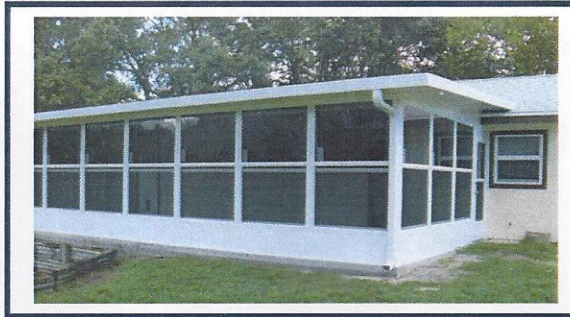

Residential * Commercial * Industrial
License # RX11066810

PRODUCTS WE OFFER:

- Screen Enclosures
- Sun Rooms – Vinyl, Acrylic or Glass Windows
- Shingled Patio Additions
- Patio & Walkway Covers
- Pool Enclosures
- Carports / Utility Sheds
- Mobile Home Roof Overs
- Complete Re-screens
- Solara Adjustable Pergola / Patio Cover
- Decorative Front Entryway Enclosures
- Concrete Block Knee Walls, Slabs, Raised decks & Driveways
- Decorative Concrete Paint
- Storm Shutters- Panels* Accordions* Bahama* Lexan* CrimSafe Screen
- Retractable Screens – motorized
- Railings – aluminum, speed rail, commercial & residential
- Garage Sliding Screen Door Units

Aluminum Frame Pergolas!!

Like your outdoor patio area, but need some shade. Add a pergola and get more enjoyment of your outdoor living space.

CrimSAFE security screens can be used for patio enclosures, windows, sliding and bi-pass doors. They offer 24/7 security from burglars and home invasion; keep out mosquitoes, bugs and pests; block 52% of solar heat and UV reflectance saving you money and are qualified hurricane impact and wind blown debris protection.