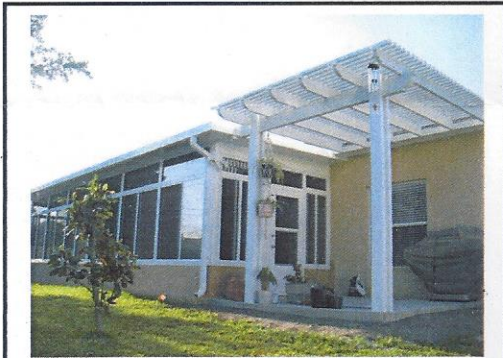

Residential * Commercial * Industrial
License # RX11066810

PRODUCTS WE OFFER:

- Screen Enclosures
- Sun Rooms – Vinyl, Acrylic or Glass Windows
- Shingled Patio Additions
- Patio & Walkway Covers
- Pool Enclosures
- Carports / Utility Sheds
- Mobile Home Roof Overs
- Complete Re-screens
- Solara Adjustable Pergola / Patio Cover
- Decorative Front Entryway Enclosures
- Concrete Block Knee Walls, Slabs, Raised decks & Driveways
- Decorative Concrete Paint
- Storm Shutters- Panels* Accordions* Bahama* Lexan* CrimSafe Screen
- Retractable Screens – motorized
- Railings – aluminum, speed rail, commercial & residential
- Garage Sliding Screen Door Units

Aluminum Frame Pergolas!!

Like your outdoor patio area, but need some shade. Add a pergola and get more enjoyment of your outdoor living space.

CrimSAFE security screens can be used for patio enclosures, windows, sliding and bi-pass doors. They offer 24/7 security from burglars and home invasion; keep out mosquitoes, bugs and pests; block 52% of solar heat and UV reflectance saving you money and are qualified hurricane impact and wind blown debris protection.